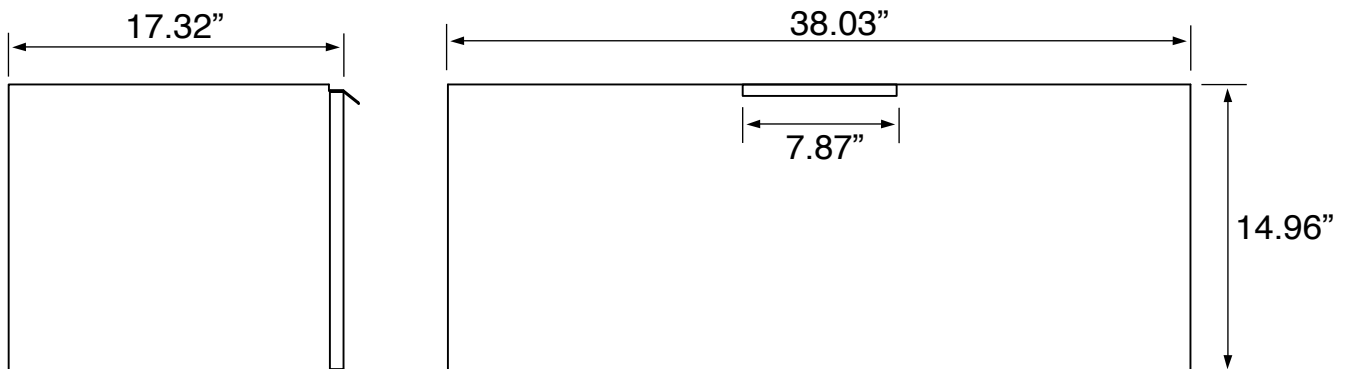

- White ceramic integrated sink.
- Engineered wood vanity base.
- Engineered wood lower shelf.
- Matte black metal legs.

Installation

- Floor standing installation.

Configurations

- Single hole.
- Three hole (special order).

Nameek's One-Year Limited Warranty

See website for warranty information details.

Vanity Cabinet Color/Finish Details

Color	Description
-------	-------------

Matte Black

Technical Information

Bowl type:	Single
Installation:	Floor standing
Bowl dimensions:	Depth: 4.5" Width: 11.5" Length: 20"
Drain hole:	1.75"
Faucet hole:	1.38"
Hole configurations:	1, 3
Weight:	160 lbs