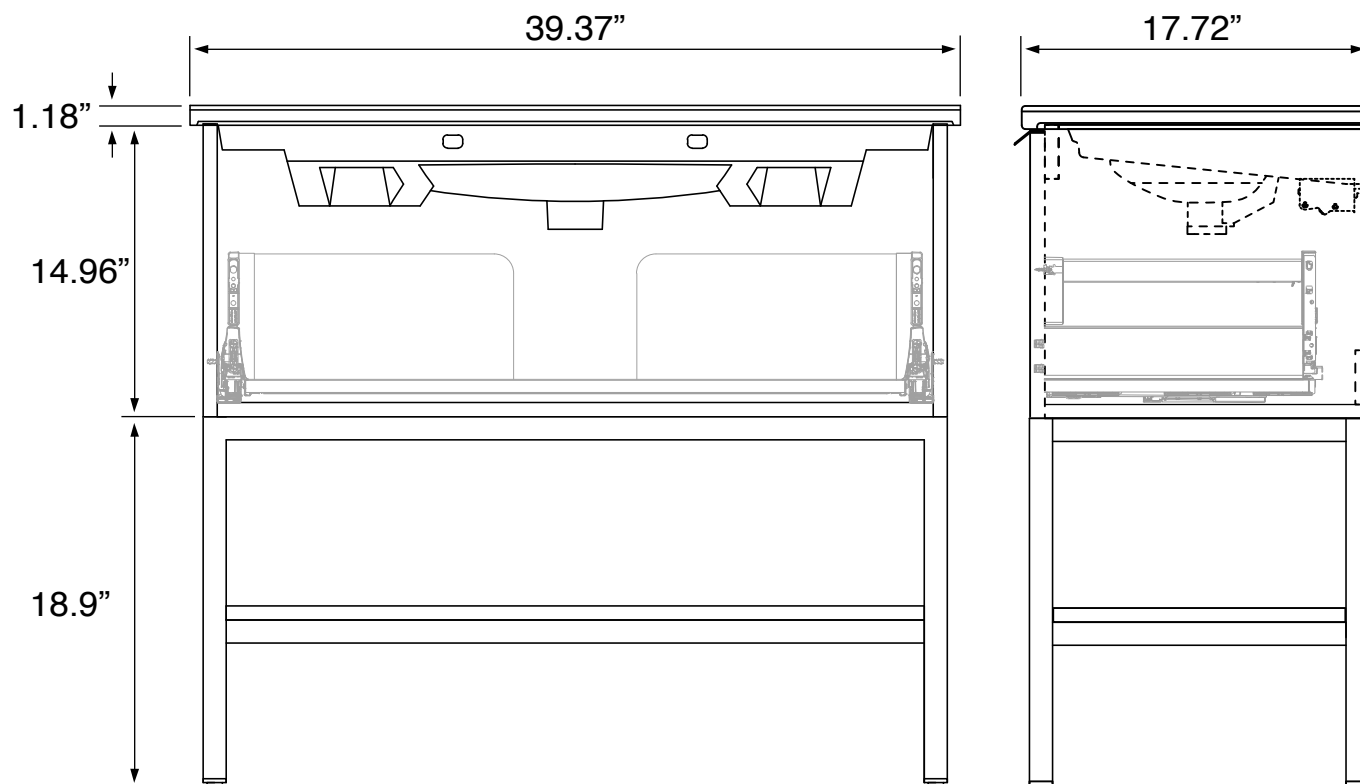

- White ceramic integrated sink.
- Engineered wood vanity base.
- Engineered wood lower shelf.
- Matte black metal legs.

Installation

- Floor standing installation.

Configurations

- Single hole.
- Three hole (special order).

Nameek's One-Year Limited Warranty

See website for warranty information details.

Vanity Cabinet Color/Finish Details

Color	Description
-------	-------------

Matte Black

Technical Information

Bowl type:	Single
Installation:	Floor standing
Bowl dimensions:	Depth: 4.5" Width: 11.5" Length: 20"
Drain hole:	1.75"
Faucet hole:	1.38"
Hole configurations:	1, 3
Weight:	160 lbs