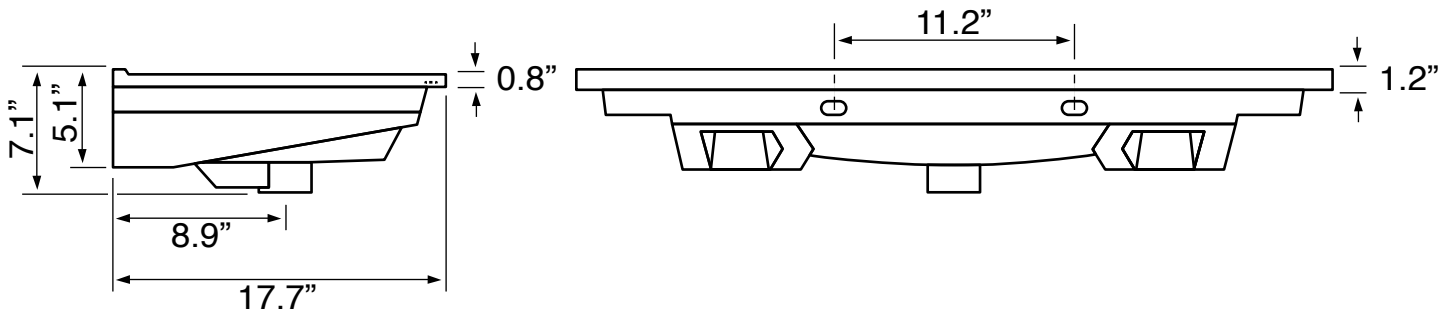

- White ceramic integrated sink.
- Engineered wood vanity base.
- Engineered wood lower shelf.
- Matte black metal legs.

Installation

- Floor standing installation.

Configurations

- Single hole.
- Three hole (special order).

Nameek's One-Year Limited Warranty

See website for warranty information details.

Vanity Cabinet Color/Finish Details

Color	Description
-------	-------------

Matte Black

Technical Information

Bowl type:	Single
Installation:	Floor standing
Bowl dimensions:	Depth: 4.5" Width: 11.5" Length: 20"
Drain hole:	1.75"
Faucet hole:	1.38"
Hole configurations:	1, 3
Weight:	160 lbs