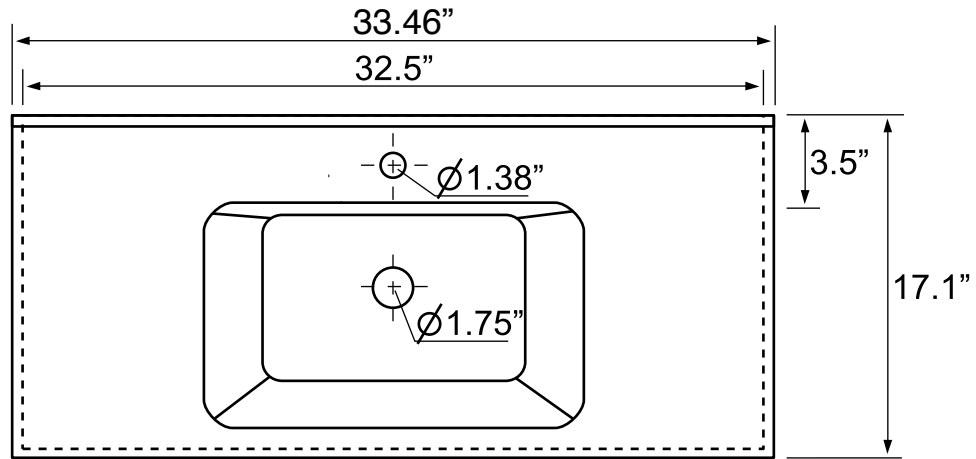

- White ceramic integrated sink.
- Engineered wood vanity base.
- Engineered wood lower shelf.
- Matte black metal legs.

Installation

- Floor standing installation.

Configurations

- Single hole.
- Three hole (special order).

Nameek's One-Year Limited Warranty

See website for warranty information details.

Vanity Cabinet Color/Finish Details

Color	Description
-------	-------------

Matte Black

Technical Information

Bowl type:	Single
Installation:	Floor standing
Bowl dimensions:	Depth: 4.5" Width: 11.5" Length: 20"
Drain hole:	1.75"
Faucet hole:	1.38"
Hole configurations:	1, 3
Weight:	160 lbs